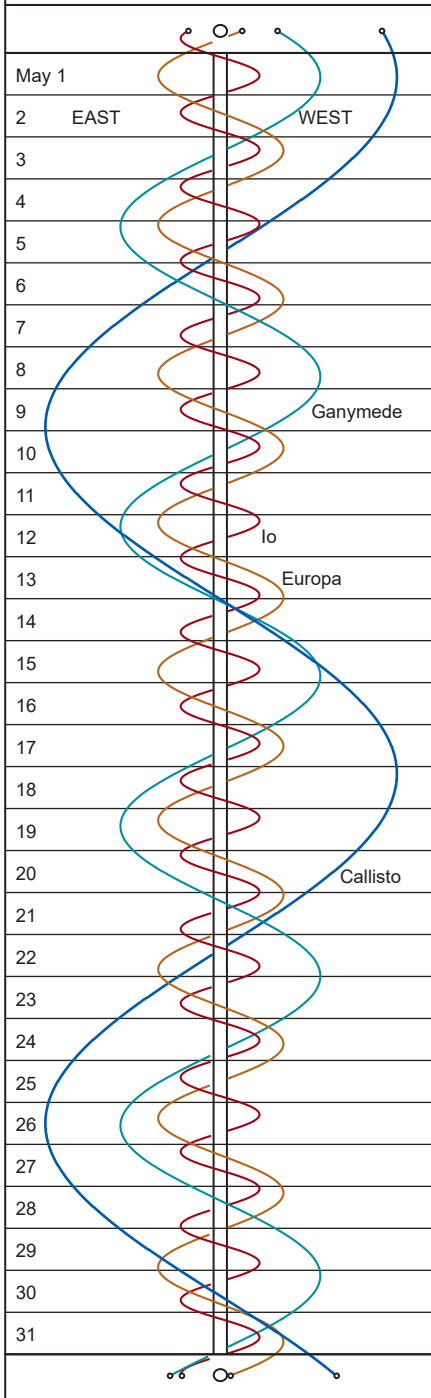

Jupiter's Satellites

May 2018

The curving lines represent Jupiter's bright moons. The central vertical band represents Jupiter's disk. Each horizontal white band represents a full day, from 0^h to 24^h Universal Time.