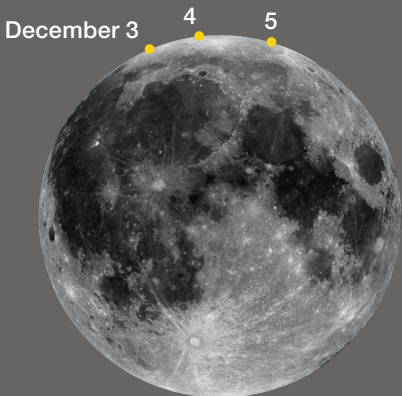

# The Moon • December 2017

Yellow dots indicate which part of the Moon's limb is tipped the most toward Earth by libration.

NASA / LRO

## MOON PHASES

SUN	MON	TUE	WED	THU	FRI	SAT
					1	2
3	4	5	6	7	8	9
10	11	12	13	14	15	16
17	18	19	20	21	22	23
24	25	26	27	28	29	30
31						

**FULL MOON**  
December 3  
15:47 UT

**LAST QUARTER**  
December 10  
07:51 UT

### DISTANCES

Perigee  
357,492 km

December 4, 09<sup>h</sup> UT  
Diameter 33' 26"

Apogee  
406,603 km

December 19, 01<sup>h</sup> UT  
Diameter 29' 23"

### FAVORABLE LIBRATIONS

Pythagoras Crater  
Sylvester Crater  
Petermann Crater

December 3  
December 4  
December 5