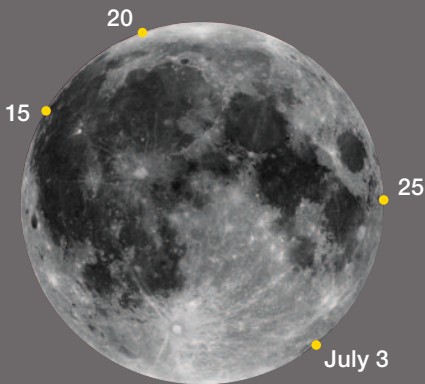

# The Moon • July 2017

Yellow dots indicate which part of the Moon's limb is tipped the most toward Earth by libration.

NASA / LRO

## MOON PHASES

SUN	MON	TUE	WED	THU	FRI	SAT
						1
2	3	4	5	6	7	8
9	10	11	12	13	14	15
16	17	18	19	20	21	22
23  / 30	24  / 31	25	26	27	28	29

## DISTANCES

Apogee  
405,934 km

July 6, 04<sup>h</sup> UT  
Diameter 29' 26"

Perigee  
361,238 km

July 21, 17<sup>h</sup> UT  
Diameter 33' 05"

## FAVORABLE LIBRATIONS

Lyot Crater	July 3
Russell Crater	July 15
Pythagoras Crater	July 20
Neper Crater	July 25