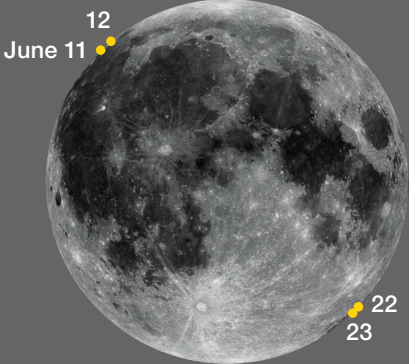

The Moon • June 2018

Yellow dots indicate which part of the Moon's limb is tipped the most toward Earth by libration.

NASA / LRO

MOON PHASES

SUN	MON	TUE	WED	THU	FRI	SAT
					1	2
3	4	5	6	7	8	9
10	11	12	13	14	15	16
17	18	19	20	21	22	23
24	25	26	27	28	29	30

LAST QUARTER

June 6
18:32 UT

NEW MOON

June 13
19:43 UT

FIRST QUARTER

June 20
10:51 UT

FULL MOON

June 28
04:53 UT

DISTANCES

Apogee
405,317 km

June 2, 17^h UT
Diameter 29' 29"

Perigee
359,503 km

June 15, 00^h UT
Diameter 32' 14"

Apogee
406,061 km

June 30, 03^h UT
Diameter 29' 26"

FAVORABLE LIBRATIONS

- Gerard Crater June 11
- Xenophanes Crater June 12
- Oken Crater June 22
- Pontecoulant Crater June 23