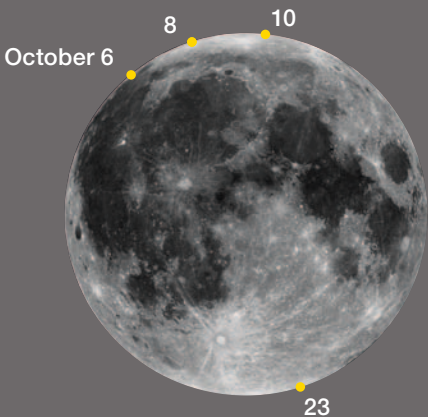

The Moon • October 2017

Yellow dots indicate which part of the Moon's limb is tipped the most toward Earth by libration.

NASA / LRO

MOON PHASES

SUN	MON	TUE	WED	THU	FRI	SAT
1	2	3	4	5	6	7
8	9	10	11	12	13	14
15	16	17	18	19	20	21
22	23	24	25	26	27	28
29	30	31				

FULL MOON

October 5
18:40 UT

LAST QUARTER

October 12
12:25 UT

NEW MOON

October 19
19:12 UT

FIRST QUARTER

October 27
22:22 UT

DISTANCES

Apogee
405,152 km

October 25, 02^h UT
Diameter 29' 29"

Perigee
366,856 km

October 9, 06^h UT
Diameter 32' 34"

FAVORABLE LIBRATIONS

Lavoisier Crater October 6

Pythagoras Crater October 8

Byrd Crater October 10

Lyot Crater October 23